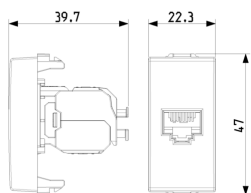

Sheets, Manuals, Documentation

- [Multilanguage instructions sheet \(865 kb\)](#)

Drawings

Space view

Backside view

3D View

Technical data

- **Class group:** Data and telecommunication
- **Class:** Modular connector
- **Model:** Bus (jack)
- **Type of connector:** RJ45 8(8)
- **Screened:** Yes
- **Category:** 6
- **Connection type:** Crimp
- **Special tool necessary:** No
- **Suitable for round cable:** Yes
- **Suitable for flat cable:** No
- **Suitable for solid conductors:** No
- **Colour:** White

Certifications

- 00. CE Marking - EU
- 10. EAC Eurasian Customs Union
- 24. FORCE Certificate ([download](#))
- 43. UKCA mark - Great Britain
- 99. WEEE Directive ([download](#))

Packaging

Code 8007352666993
Quantity 1 NR
Dim. 6x2.8x5.3 [cm]
Weight 32 [g]

Code 8007352667006
Quantity 10 NR
Dim. 14.4x13.1x6 [cm]
Weight 371.8 [g]

Code 8007352667013
Quantity 200 NR
Dim. 50.5x20x28 [cm]
Weight 7,614 [g]

Legal

Vimar reserves the right to change at any time and without notice the characteristics of the products reported. Installation should be carried out by qualified staff in compliance with the current regulations regarding the installation of electrical equipment in the country where the products are installed. For the terms of use of the information on the product info sheet see [Conditions of Use](#).