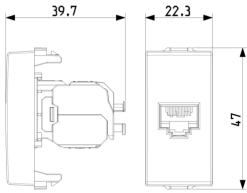

Sheets, Manuals, Documentation

- [Multilanguage instructions sheet \(865 kb\)](#)

Drawings

Space view

Backside view

3D View

Technical data

- **Class group:** Data and telecommunication
- **Class:** Modular connector
- **Model:** Bus (jack)
- **Type of connector:** RJ45 8(8)
- **Screened:** Yes
- **Category:** 6A (IEC)
- **Connection type:** Crimp
- **Special tool necessary:** No
- **Suitable for round cable:** Yes
- **Suitable for flat cable:** No
- **Suitable for solid conductors:** No
- **Colour:** White

Certifications

- 00. CE Marking - EU
- 10. EAC Eurasian Customs Union
- 24. FORCE Certificate ([download](#))
- 43. UKCA mark - Great Britain
- 99. WEEE Directive ([download](#))

Packaging

Code 8007352667051
Quantity 1 NR
Dim. 6x2.8x5.3 [cm]
Weight 32.6 [g]

Code 8007352667068
Quantity 10 NR
Dim. 14.4x13.1x6 [cm]
Weight 376.8 [g]

Code 8007352667075
Quantity 200 NR
Dim. 50.5x20x28 [cm]
Weight 7,930 [g]

Legal

Vimar reserves the right to change at any time and without notice the characteristics of the products reported. Installation should be carried out by qualified staff in compliance with the current regulations regarding the installation of electrical equipment in the country where the products are installed. For the terms of use of the information on the product info sheet see [Conditions of Use](#).