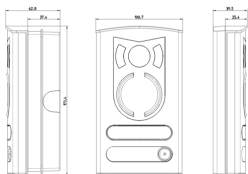

Drawings

Space view