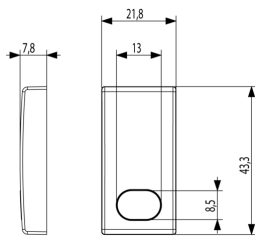

## Drawings

Space view

Backside view

3D View

## Technical data

- **Class group:** Domestic switching devices
- **Class:** Control element/cover plate for domestic switching devices
- **Model:** One-part rocker
- **Imprint/indication:** Label space
- **Utilization:** Switch/push button
- **Suitable for touch sensor connector for bus system:** No
- **Type of fastening:** Clamp mounting
- **Monitoring window/light outlet:** Yes
- **Material:** Plastic
- **Material quality:** Thermoplastic
- **Halogen free:** Yes
- **Surface protection:** Lacquered
- **Surface finishing:** Glossy
- **Colour:** Silver
- **RAL-number (similar):** 9006
- **With label area:** No
- **With exchangeable lens/symbol:** No
- **Suitable for degree of protection (IP):** IP40
- **Depth:** 790,00 mm

## Packaging

8 007352320338

**Code** 8007352320338  
**Quantity** 1 NR  
**Dim.** 4.4x2.2x0.8 [cm]  
**Weight** 2.6 [g]

8 007352328532

**Code** 8007352328532  
**Quantity** 5 NR  
**Dim.** 4.1x2.8x5.3 [cm]  
**Weight** 16 [g]

8 007352320345

**Code** 8007352320345  
**Quantity** 50 NR  
**Dim.** 14.4x9x6 [cm]  
**Weight** 196.6 [g]