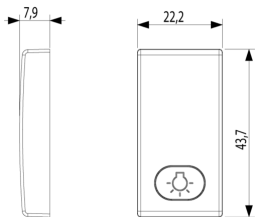

Product Status

3 - Active

Minimum order quantity

50 NR

Drawings

Space view

Backside view

3D View

Technical data

- **Class group:** Domestic switching devices
- **Class:** Control element/cover plate for domestic switching devices
- **Model:** One-part rocker
- **Imprint/indication:** Symbol light
- **Utilization:** Switch/push button
- **Suitable for touch sensor connector for bus system:** No
- **Type of fastening:** Clamp mounting
- **Monitoring window/light outlet:** Yes
- **Material:** Plastic
- **Material quality:** Thermoplastic
- **Halogen free:** Yes
- **Surface protection:** Lacquered
- **Surface finishing:** Glossy
- **Colour:** Silver
- **RAL-number (similar):** 9006
- **With label area:** No
- **With exchangeable lens/symbol:** No
- **Suitable for degree of protection (IP):** IP40
- **Depth:** 790,00 mm

8 007352 326651

Code 8007352326651
Quantity 5 NR
Dim. 4.1x2.8x5.3 [cm]
Weight 16.07 [g]

8 007352 320369

Code 8007352320369
Quantity 50 NR
Dim. 14.4x9x6 [cm]
Weight 195.47 [g]

8 007352 639461

Code 8007352639461
Quantity 800 NR
Dim. 37.5x30x13.5 [cm]
Weight 3,480 [g]