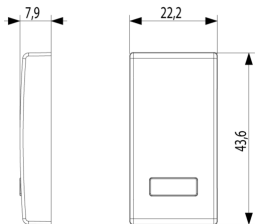

Drawings

Space view