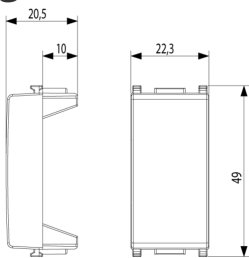

100 NR

Drawings

Space view

Backside view

3D View

Gallery

Technical data

- **Class group:** Domestic switching devices
- **Class:** Push button
- **Method of operation:** Other
- **Nominal voltage:** 0 V
- **Feedback-signal contact:** No
- **Mounting method:** Flush-mounted
- **Type of fastening:** Mounting with claw
- **Material:** Plastic
- **Material quality:** Thermoplastic
- **Halogen free:** Yes
- **Surface protection:** Lacquered
- **Surface finishing:** Glossy
- **Colour:** Silver
- **RAL-number (similar):** 9006
- **Transparent:** No
- **Label space/information surface:** Yes
- **Device width:** 22,30 mm
- **Device height:** 49,00 mm
- **Device depth:** 20,50 mm

Certifications

- 00. CE Marking - EU
- 01. IMQ - Italy ([download](#))
- 08. ASTA - UK
- 29. QCERT - Colombia
- 43. UKCA mark - Great Britain
- 96. Electrotechnical expert ([download](#))

Packaging

Code 8007352310933
Quantity 1 NR
Dim. 2.23x4.9x2.05 [cm]
Weight 4.53 [g]

Code 8007352321816
Quantity 10 NR
Dim. 22x4.9x2 [cm]
Weight 46.4 [g]

Code 8007352310940
Quantity 100 NR
Dim. 28.2x11.1x10 [cm]
Weight 562 [g]

Code 8007352352025
Quantity 2,000 NR
Dim. 80x52x503 [cm]
Weight 64260 [g]