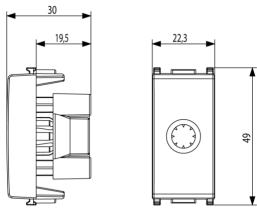

50 NR

Drawings

Space view

Backside view

3D View

Technical data

- **Class group:** Domestic switching devices
- **Class:** Cable entry
- **Model:** Other
- **Colour:** Silver
- **RAL-number (similar):** 9006
- **Suitable for surface mounted box for flush-mounted switching equipment:** Yes

Packaging

Code 8007352318991
Quantity 1 NR
Dim. 4.1x2.8x5.3 [cm]
Weight 14 [g]

Code 8007352319004
Quantity 50 NR
Dim. 21.4x11.6x14.2 [cm]
Weight 794.4 [g]

Code 8007352641976
Quantity 500 NR
Dim. 57.5x22.5x30 [cm]
Weight 8,470 [g]