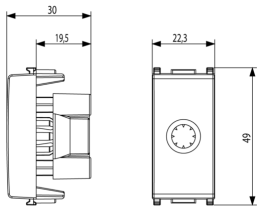

50 NR

Drawings

Space view

Backside view

3D View

Technical data

- **Class group:** Domestic switching devices
- **Class:** Cable entry
- **Model:** Other
- **Colour:** White
- **RAL-number (similar):** 9003
- **Suitable for surface mounted box for flush-mounted switching equipment:** Yes

Packaging

Code 8007352113275
Quantity 1 NR
Dim. 4.1x2.8x5.3 [cm]
Weight 14.6 [g]

Code 8007352113282
Quantity 50 NR
Dim. 21.4x11.6x14.2 [cm]
Weight 821 [g]

Code 8007352626089
Quantity 500 NR
Dim. 57.5x22.5x30 [cm]
Weight 8,630 [g]