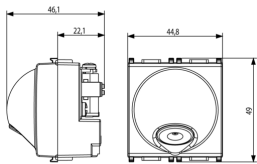

Product Status

3 - Active

Minimum order quantity

10 NR

Drawings

Space view

Backside view

3D View

Technical data

- **Class group:** Domestic switching devices
- **Class:** Cable entry
- **Colour:** Silver
- **RAL-number (similar):** 9006
- **Suitable for surface mounted box for flush-mounted switching equipment:** Yes

Packaging

8 007352389540

Code 8007352389540
Quantity 1 NR
Dim. 6x5.4x5.3 [cm]
Weight 66.7 [g]

8 007352389557

Code 8007352389557
Quantity 10 NR
Dim. 28.1x13.1x6 [cm]
Weight 745.1 [g]

Legal

Vimar reserves the right to change at any time and without notice the characteristics of the products reported. Installation should be carried out by qualified staff in compliance with the current regulations regarding the installation of electrical equipment in the country where the products are installed. For the terms of use of the information on the product info sheet see [Conditions of Use](#).