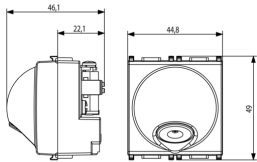

### Drawings

Space view

Backside view

3D View

# Packaging

**Code** 8007352389526  
**Quantity** 1 NR  
**Dim.** 6x5.4x5.3 [cm]  
**Weight** 66.7 [g]

**Code** 8007352389533  
**Quantity** 10 NR  
**Dim.** 28.1x13.1x6 [cm]  
**Weight** 745.1 [g]