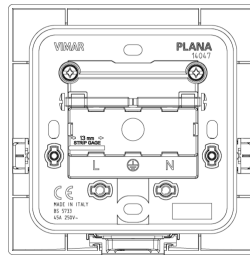

PLANA: Cable outlet+terminalbar 45A Silver

14047.SL

Wiring devices / Traditional wiring devices / PLANA / Devices

Cable outlet+terminalbar 45A Silver

Cable outlet with 2P+E 45 A 250 V~ terminal bar, with built-in frame and cover, for square British standard boxes, Silver

Product Status

3 - Active

Minimum order quantity

5 NR

Drawings

Space view

Backside view

3D View

Technical data

- **Class group:** Domestic switching devices
- **Class:** Cable entry
- **Colour:** Silver
- **RAL-number (similar):** 9006
- **Suitable for surface mounted box for flush-mounted switching equipment:** Yes

Packaging

Code 8007352389700
Quantity 1 NR
Dim. 9.7x5.1x9.8 [cm]
Weight 139.2 [g]

Code 8007352389717
Quantity 5 NR
Dim. 26.4x11x10.9 [cm]
Weight 780.6 [g]

Legal

Vimar reserves the right to change at any time and without notice the characteristics of the products reported. Installation should be carried out by qualified staff in compliance with the current regulations regarding the installation of electrical equipment in the country where the products are installed. For the terms of use of the information on the product info sheet see [Conditions of Use](#).