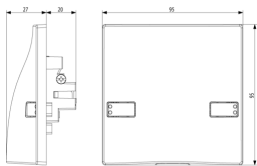

PLANA: Cable outlet+terminalbar 45A Silver

14047.SL

Wiring devices / Traditional wiring devices / PLANA / Devices

Cable outlet+terminalbar 45A Silver

Cable outlet with 2P+E 45 A 250 V~ terminal bar, with built-in frame and cover, for square British standard boxes, Silver

Product Status

3 - Active

Minimum order quantity

5 NR

Drawings

Space view

Backside view

3D View

Packaging

Code 8007352389700
Quantity 1 NR
Dim. 9.7x5.1x9.8 [cm]
Weight 139.2 [g]

Code 8007352389717
Quantity 5 NR
Dim. 26.4x11x10.9 [cm]
Weight 780.6 [g]

Legal

Vimar reserves the right to change at any time and without notice the characteristics of the products reported. Installation should be carried out by qualified staff in compliance with the current regulations regarding the installation of electrical equipment in the country where the products are installed. For the terms of use of the information on the product info sheet see [Conditions of Use](#).