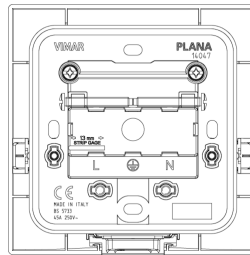

PLANA: Cable outlet+terminalbar 45A white

14047

Wiring devices / Traditional wiring devices / PLANA / Devices

Cable outlet+terminalbar 45A white

Cable outlet with 2P+E 45 A 250 V~ terminal bar, with built-in frame and cover, for square British standard boxes, white

Product Status

3 - Active

Minimum order quantity

5 NR

Drawings

Space view

Backside view

3D View

Technical data

- **Class group:** Domestic switching devices
- **Class:** Cable entry
- **Colour:** White
- **RAL-number (similar):** 9003
- **Suitable for surface mounted box for flush-mounted switching equipment:** Yes

Packaging

Code 8007352389687
Quantity 1 NR
Dim. 9.7x5.1x9.8 [cm]
Weight 139.2 [g]

Code 8007352389694
Quantity 5 NR
Dim. 26.4x11x10.9 [cm]
Weight 780.6 [g]

Legal

Vimar reserves the right to change at any time and without notice the characteristics of the products reported. Installation should be carried out by qualified staff in compliance with the current regulations regarding the installation of electrical equipment in the country where the products are installed. For the terms of use of the information on the product info sheet see [Conditions of Use](#).