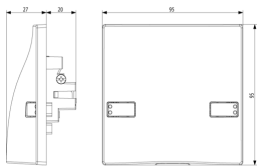

PLANA: Cable outlet+terminalbar 45A white

14047

Wiring devices / Traditional wiring devices / PLANA / Devices

Cable outlet+terminalbar 45A white

Cable outlet with 2P+E 45 A 250 V~ terminal bar, with built-in frame and cover, for square British standard boxes, white

Product Status

3 - Active

Minimum order quantity

5 NR

Drawings

Space view

Backside view

3D View

Technical data

- **Class group:** Domestic switching devices
- **Class:** Cable entry
- **Colour:** White
- **RAL-number (similar):** 9003
- **Suitable for surface mounted box for flush-mounted switching equipment:** Yes

Packaging

Code 8007352389687
Quantity 1 NR
Dim. 9.7x5.1x9.8 [cm]
Weight 139.2 [g]

Code 8007352389694
Quantity 5 NR
Dim. 26.4x11x10.9 [cm]
Weight 780.6 [g]

Legal

Vimar reserves the right to change at any time and without notice the characteristics of the products reported. Installation should be carried out by qualified staff in compliance with the current regulations regarding the installation of electrical equipment in the country where the products are installed. For the terms of use of the information on the product info sheet see [Conditions of Use](#).