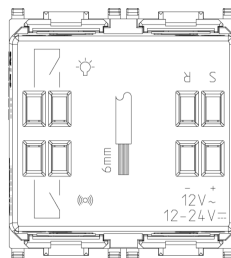

PLANA: SET/RESET device white

14183

Wiring devices / Traditional wiring devices / PLANA / Devices

SET/RESET device white

SET/RESET push button for emergency call system, visible in darkness, 2 NO 5 A 250 V~ relay outputs, for acoustic and optical signals, supply voltage 12 V~ 50-60 Hz or 12-24 V d.c. (SELV), white - 2 modules. SET with built-in push button or from peripheral NC push buttons connected in series. RESET with peripheral NC buttons connected in series

Product Status

3 - Active

Minimum order quantity

1 NR

Sheets, Manuals, Documentation

- [Multilanguage instructions sheet \(725 kb\)](#)

Drawings

Space view

Backside view

3D View

Gallery

Technical data

- **Class group:** Domestic switching devices
- **Class:** Electronic insert for domestic switching devices
- **Model:** Other
- **Assembly arrangement:** Modular device for domestic switching devices
- **Number of modules (module system):** 2
- **Radio-controlled:** No
- **Mounting method:** Flush-mounted
- **Type of fastening:** Engage (snap)
- **Material:** Plastic
- **Material quality:** Thermoplastic
- **Surface protection:** Untreated
- **Surface finishing:** Glossy
- **Colour:** White
- **RAL-number (similar):** 9003
- **Transparent:** No

Certifications

- 00. CE Marking - EU
- 37. Marking - Morocco
- 43. UKCA mark - Great Britain
- 96. Electrotechnical expert ([download](#))
- 99. WEEE Directive ([download](#))

Packaging

8 007352 130210

Code 8007352130210
Quantity 1 NR
Dim. 11.2x9.6x9.8 [cm]
Weight 148.32 [g]