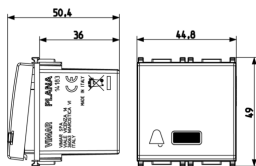

Drawings

Space view