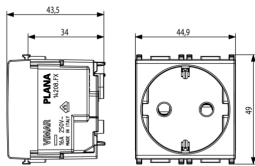

Drawings

Space view