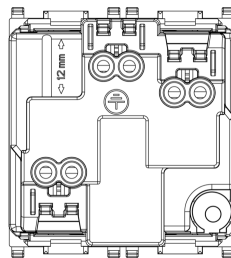

PLANA: 2P+E16A DE SICURY outlet screwless white

14208.FX

Wiring devices / Traditional wiring devices / PLANA / Devices

2P+E16A DE SICURY outlet screwless white

2P+E 16 A 250 V~ SICURY socket outlet, German standard, screwless terminals, white - 2 modules

Product Status

3 - Active

Minimum order quantity

20 NR

Video

- [Smartfix-Screwless terminal](#)

Drawings

Space view

Backside view

3D View

Technical data

- **Class group:** Domestic switching devices
- **Class:** Socket outlet
- **Number of modules (module system):** 2
- **Number of socket outlets switchable:** 0
- **Imprint/indication:** None
- **Connection type:** Push-in clamp
- **With hinged lid:** No
- **With enhanced contact protection:** Yes
- **Label space/information surface:** Yes
- **Colour:** White
- **RAL-number (similar):** 9003
- **Metallic colour:** No
- **Transparent:** No
- **Lockable:** No
- **Eject-mechanism:** No
- **Insulated mounting:** No
- **With function lighting:** No
- **Over voltage protection:** No
- **Fault current protection:** No
- **Mounting method:** Flush-mounted
- **Material:** Plastic
- **Material quality:** Thermoplastic
- **Halogen free:** Yes
- **Surface protection:** Untreated
- **Surface finishing:** Glossy
- **With loop through function:** No
- **With on/off switch:** No
- **Rotated central insert:** No
- **Nominal current:** 16 A
- **Nominal voltage:** 250 V
- **Frequency:** 50,00 - 60,00 HZ
- **Suitable for degree of protection (IP):** IP20
- **Impact strength:** Other
- **Device width:** 44,80 mm
- **Device height:** 49,00 mm
- **Device depth:** 38,90 mm

Packaging

Code 8007352513020
Quantity 1 NR
Dim. 5x4.7x5.1 [cm]
Weight 51.4 [g]

Code 8007352513037
Quantity 20 NR
Dim. 26.4x11x10.9 [cm]
Weight 1,112 [g]

Code 8007352513044
Quantity 240 NR
Dim. 54.5x36x23.5 [cm]
Weight 13,804 [g]