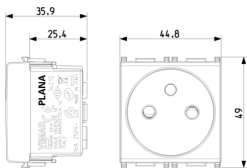

Product Status

3 - Active

Minimum order quantity

20 NR

Drawings

Space view

Backside view

3D View

Gallery

Technical data

- **Class group:** Domestic switching devices
- **Class:** Socket outlet
- **Number of units:** 1
- **Number of modules (module system):** 2
- **Number of socket outlets switchable:** 0
- **Imprint/indication:** None
- **Connection type:** Screwed terminal
- **With hinged lid:** No
- **With enhanced contact protection:** Yes
- **Label space/information surface:** Yes
- **Colour:** White
- **RAL-number (similar):** 9003
- **Metallic colour:** No
- **Transparent:** No
- **Lockable:** No
- **Eject-mechanism:** No
- **Insulated mounting:** No
- **With function lighting:** No
- **Over voltage protection:** No
- **Fault current protection:** No
- **Mounting method:** Flush-mounted
- **Material:** Plastic
- **Material quality:** Thermoplastic
- **Halogen free:** Yes
- **Surface protection:** Untreated
- **Surface finishing:** Glossy
- **With loop through function:** No
- **With on/off switch:** No
- **Rotated central insert:** No
- **Nominal current:** 16 A
- **Nominal voltage:** 250 V
- **Frequency:** 50,00 - 60,00 HZ
- **Suitable for degree of protection (IP):** IP20
- **Impact strength:** Other
- **Device width:** 44,80 mm
- **Device height:** 49,00 mm
- **Device depth:** 35,90 mm

Packaging

8 007352 107038

Code 8007352107038
Quantity 1 NR
Dim. 5.1x4.3x5.3 [cm]
Weight 43.87 [g]

8 007352 107045

Code 8007352107045
Quantity 20 NR
Dim. 26.9x11.6x9 [cm]
Weight 956.47 [g]

8 007352 335639

Code 8007352335639
Quantity 240 NR
Dim. 38x28.5x35.5 [cm]
Weight 12,035.33 [g]