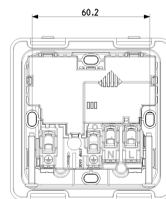

Product Status

3 - Active

Minimum order quantity

10 NR

Sheets, Manuals, Documentation

- [Multilanguage instructions sheet \(1159 kb\)](#)

Drawings

Space view

Backside view

3D View

Technical data

- **Class group:** Domestic switching devices
- **Class:** Socket outlet
- **Colour:** Silver
- **RAL-number (similar):** 9006
- **Transparent:** No
- **Material quality:** Thermoplastic
- **Surface protection:** Lacquered
- **Surface finishing:** Glossy
- **Nominal current:** 13 A
- **Device depth:** 35,30 mm

Packaging

Code 8007352631892
Quantity 1 NR
Dim. 8.5x3.9x8.6 [cm]
Weight 156.9 [g]

Code 8007352631908
Quantity 10 NR
Dim. 20.7x18.5x9.6 [cm]
Weight 1,668 [g]

Code 8007352650770
Quantity 60 NR
Dim. 39x29.5x22 [cm]
Weight 10,498 [g]