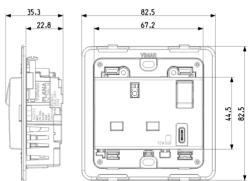

Product Status

3 - Active

Minimum order quantity

10 NR

Sheets, Manuals, Documentation

- [Multilanguage instructions sheet \(1159 kb\)](#)

Drawings

Space view

Backside view

3D View

Technical data

- **Class group:** Domestic switching devices
- **Class:** Socket outlet
- **Colour:** Silver
- **RAL-number (similar):** 9006
- **Transparent:** No
- **Material quality:** Thermoplastic
- **Surface protection:** Lacquered
- **Surface finishing:** Glossy
- **Nominal current:** 13 A
- **Device depth:** 35,30 mm

Packaging

Code 8007352631892
Quantity 1 NR
Dim. 8.5x3.9x8.6 [cm]
Weight 156.9 [g]

Code 8007352631908
Quantity 10 NR
Dim. 20.7x18.5x9.6 [cm]
Weight 1,668 [g]

Code 8007352650770
Quantity 60 NR
Dim. 39x29.5x22 [cm]
Weight 10,498 [g]