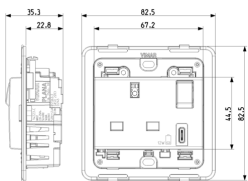

Product Status

3 - Active

Minimum order quantity

10 NR

Sheets, Manuals, Documentation

- [Multilanguage instructions sheet \(1159 kb\)](#)

Drawings

Space view

Backside view

3D View

Technical data

- **Class group:** Domestic switching devices
- **Class:** Socket outlet
- **Colour:** White
- **RAL-number (similar):** 9003
- **Transparent:** No
- **Material quality:** Thermoplastic
- **Surface finishing:** Glossy
- **Nominal current:** 13 A
- **Device depth:** 35,30 mm

Packaging

Code 8007352631878
Quantity 1 NR
Dim. 8.5x3.9x8.6 [cm]
Weight 156.9 [g]

Code 8007352631885
Quantity 10 NR
Dim. 20.7x18.5x9.6 [cm]
Weight 1,668 [g]

Code 8007352650763
Quantity 60 NR
Dim. 39x29.5x22 [cm]
Weight 10,490 [g]