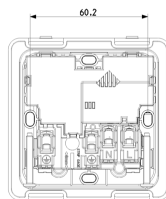

PLANA: 2P+E13ABS socket+red switch +C-USB white

14223.C

Wiring devices / Traditional wiring devices / PLANA / Devices

2P+E13ABS socket+red switch +C-USB white

2P+E 13 A 250 V~ SICURY socket outlet, British standard, supplied by 2P 1-way switch with red sign and C-type USB, with built-in mounting frame for installation in square mounting boxes and 3-module cover plate, British standard, white

Product Status

3 - Active

Minimum order quantity

10 NR

Sheets, Manuals, Documentation

- [Multilanguage instructions sheet \(1159 kb\)](#)

Drawings

Space view

Backside view

3D View

Technical data

- **Class group:** Domestic switching devices
- **Class:** Socket outlet
- **Colour:** White
- **RAL-number (similar):** 9003
- **Transparent:** No
- **Material quality:** Thermoplastic
- **Surface finishing:** Glossy
- **Nominal current:** 13 A
- **Device depth:** 35,30 mm

Packaging

Code 8007352631878
Quantity 1 NR
Dim. 8.5x3.9x8.6 [cm]
Weight 156.9 [g]

Code 8007352631885
Quantity 10 NR
Dim. 20.7x18.5x9.6 [cm]
Weight 1,668 [g]

Code 8007352650763
Quantity 60 NR
Dim. 39x29.5x22 [cm]
Weight 10,490 [g]