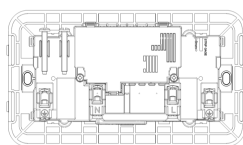

PLANA: 2 2P+E13ABS socket+red switch+C/C-USb Si

14224.CC.SL

Wiring devices / Traditional wiring devices / PLANA / Devices

2 2P+E13ABS socket+red switch+C/C-USb Si

Two 2P+E 13 A 250 V~ SICURY socket outlets, British standard, supplied by two 2P 1-way switches with red sign, two C-type USB, with built-in mounting frame for installation in square mounting boxes and 5-module cover plate, British standard, Silver

Product Status

3 - Active

Minimum order quantity

5 NR

Sheets, Manuals, Documentation

- [Multilanguage instructions sheet \(1026 kb\)](#)

Drawings

Space view

Backside view

3D View

Technical data

- **Class group:** Domestic switching devices
- **Class:** Socket outlet
- **Colour:** Silver
- **RAL-number (similar):** 9006
- **Transparent:** No
- **Material quality:** Thermoplastic
- **Surface protection:** Lacquered
- **Surface finishing:** Glossy
- **Nominal current:** 13 A
- **Device depth:** 35,30 mm

Code 8007352632950
Quantity 5 NR
Dim. 20.5x16x9.4 [cm]
Weight 1,159 [g]

Code 8007352650930
Quantity 30 NR
Dim. 39x29.5x22 [cm]
Weight 7,444 [g]

Legal

Vimar reserves the right to change at any time and without notice the characteristics of the products reported. Installation should be carried out by qualified staff in compliance with the current regulations regarding the installation of electrical equipment in the country where the products are installed. For the terms of use of the information on the product info sheet see [Conditions of Use](#).