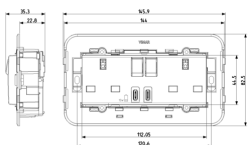

Drawings

Space view