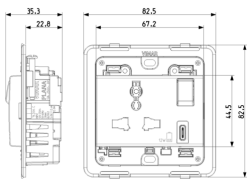

Product Status

3 - Active

Minimum order quantity

10 NR

Sheets, Manuals, Documentation

- [Multilanguage instructions sheet \(1227 kb\)](#)

Drawings

Space view

Backside view

3D View

Technical data

- **Class group:** Domestic switching devices
- **Class:** Socket outlet
- **Colour:** Silver
- **RAL-number (similar):** 9006
- **Transparent:** No
- **Material quality:** Thermoplastic
- **Surface protection:** Lacquered
- **Surface finishing:** Glossy
- **Nominal current:** 13 A
- **Device depth:** 35,30 mm

Certifications

- 00. CE Marking - EU
- 37. Marking - Morocco
- 96. Electrotechnical expert ([download](#))
- 99. WEEE Directive ([download](#))

Packaging

Code 8007352631939
Quantity 1 NR
Dim. 8.5x3.9x8.6 [cm]
Weight 156.9 [g]

Code 8007352631946
Quantity 10 NR
Dim. 20.7x18.5x9.6 [cm]
Weight 1,668 [g]

Code 8007352650800
Quantity 60 NR
Dim. 39x29.5x22 [cm]
Weight 10,498 [g]

Legal

Vimar reserves the right to change at any time and without notice the characteristics of the products reported. Installation should be carried out by qualified staff in compliance with the current regulations regarding the installation of electrical equipment in the country where the products are installed. For the terms of use of the information on the product info sheet see [Conditions of Use](#).