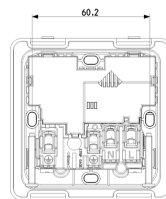

Product Status

3 - Active

Minimum order quantity

10 NR

Sheets, Manuals, Documentation

- [Multilanguage instructions sheet \(1227 kb\)](#)

Drawings

Space view

Backside view

3D View

Technical data

- **Class group:** Domestic switching devices
- **Class:** Socket outlet
- **Colour:** Silver
- **RAL-number (similar):** 9006
- **Transparent:** No
- **Material quality:** Thermoplastic
- **Surface protection:** Lacquered
- **Surface finishing:** Glossy
- **Nominal current:** 13 A
- **Device depth:** 35,30 mm

Certifications

- 00. CE Marking - EU
- 37. Marking - Morocco
- 96. Electrotechnical expert ([download](#))
- 99. WEEE Directive ([download](#))

Packaging

Code 8007352631939
Quantity 1 NR
Dim. 8.5x3.9x8.6 [cm]
Weight 156.9 [g]

Code 8007352631946
Quantity 10 NR
Dim. 20.7x18.5x9.6 [cm]
Weight 1,668 [g]

Code 8007352650800
Quantity 60 NR
Dim. 39x29.5x22 [cm]
Weight 10,498 [g]

Legal

Vimar reserves the right to change at any time and without notice the characteristics of the products reported. Installation should be carried out by qualified staff in compliance with the current regulations regarding the installation of electrical equipment in the country where the products are installed. For the terms of use of the information on the product info sheet see [Conditions of Use](#).