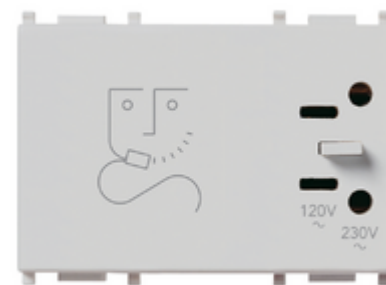

PLANA: Antibacterial Shaver supply unit 230V

14290.AB

Wiring devices / Traditional wiring devices / PLANA / Devices

Antibacterial Shaver supply unit 230V

Shaver supply unit with 20 VA isolating transformer, supply voltage 230 V~ 50-60 Hz, 120 V~ output voltage for 2P 15 A 125 V~ American standard plugs with non-polarized flat blades, and 230 V~ output voltage for 2P 2,5 A Europlugs, with antibacterial treatment, white - 3 modules

Technical data

- **Class group:** Domestic switching devices
- **Class:** Razor socket outlet
- **Assembly arrangement:** Modular device for domestic switching devices
- **Number of modules (module system):** 3
- **Mounting method:** Flush-mounted
- **With hinged lid:** No
- **Voltage reversible:** No
- **Nominal voltage low value:** 230 V
- **Nominal voltage high value:** 230 V
- **Material:** Plastic
- **Material quality:** Thermoplastic
- **Surface finishing:** Glossy
- **Colour:** White
- **RAL-number (similar):** 9003
- **Transparent:** No
- **Device width:** 67,30 mm
- **Device height:** 49,00 mm
- **Device depth:** 51,50 mm
- **With built-in installation box:** No