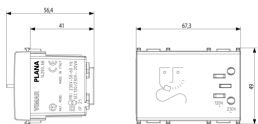

Drawings

Space view