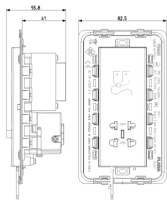

PLANA: Shaver supply unit 230V white

14291

Wiring devices / Traditional wiring devices / PLANA / Devices

Shaver supply unit 230V white

Shaver supply unit with 20 VA isolating transformer, supply voltage 230 V~ 50-60 Hz, 120/230 V~ output voltage, with built-in British standard mounting boxes, to complete with 5-module british standard cover plate, white

Product Status

3 - Active

Minimum order quantity

1 NR

Drawings

Space view

Backside view

3D View

Technical data

- **Class group:** Domestic switching devices
- **Class:** Razor socket outlet
- **Assembly arrangement:** Other
- **Number of modules (module system):** 3
- **Mounting method:** Flush-mounted
- **With hinged lid:** No
- **Voltage reversible:** No
- **Nominal voltage low value:** 230 V
- **Nominal voltage high value:** 230 V
- **Material:** Plastic
- **Material quality:** Thermoplastic
- **Surface finishing:** Glossy
- **Colour:** White
- **RAL-number (similar):** 9003
- **Transparent:** No
- **Device width:** 82,50 mm
- **Device height:** 144,00 mm
- **Device depth:** 55,80 mm
- **With built-in installation box:** No

Packaging

Code 8007352403246
Quantity 1 NR
Dim. 15.9x11.4x8.9 [cm]
Weight 644.3 [g]

Legal

Vimar reserves the right to change at any time and without notice the characteristics of the products reported. Installation should be carried out by qualified staff in compliance with the current regulations regarding the installation of electrical equipment in the country where the products are installed. For the terms of use of the information on the product info sheet see [Conditions of Use](#).