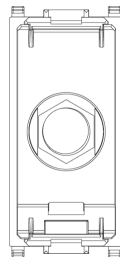

PLANA: F type female socket connector white

14318

Wiring devices / Traditional wiring devices / PLANA / Devices

F type female socket connector white

Coaxial socket outlet with F type female connector, white. For frequencies up to 2400 MHz. In/out connection with F type male connector (01654)

Product Status

3 - Active

Minimum order quantity

10 NR

Drawings

Space view

Backside view

3D View

Gallery

Technical data

- **Class group:** Antenna and satellite technique
- **Class:** Antenna socket box
- **Model:** End socket
- **Cover:** None
- **Number of outlets:** 1
- **Suitable for remote power supply:** Yes
- **Type of fastening:** Snap mounting (engagement)
- **Colour:** White
- **RAL-number (similar):** 9003
- **Material:** Plastic

Code 8007352128576
Quantity 10 NR
Dim. 14.4x9x6 [cm]
Weight 185.33 [g]

Code 8007352626362
Quantity 160 NR
Dim. 37.5x30x13.5 [cm]
Weight 3,284.8 [g]

Legal

Vimar reserves the right to change at any time and without notice the characteristics of the products reported. Installation should be carried out by qualified staff in compliance with the current regulations regarding the installation of electrical equipment in the country where the products are installed. For the terms of use of the information on the product info sheet see [Conditions of Use](#).