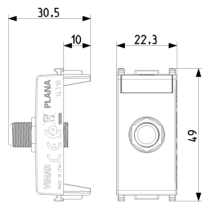

Product Status

3 - Active

Minimum order quantity

10 NR

Drawings

Space view

Backside view

3D View

Gallery

Technical data

- **Class group:** Antenna and satellite technique
- **Class:** Antenna socket box
- **Model:** End socket
- **Cover:** None
- **Number of outlets:** 1
- **Suitable for remote power supply:** Yes
- **Type of fastening:** Snap mounting (engagement)
- **Colour:** White
- **RAL-number (similar):** 9003
- **Material:** Plastic

Certifications

- 00. CE Marking - EU
- 00. CE Marking - EU
- 10. EAC Eurasian Customs Union
- 37. Marking - Morocco
- 43. UKCA mark - Great Britain
- 99. WEEE Directive ([download](#))

Packaging

Code 8007352128569
Quantity 1 NR
Dim. 4.1x2.8x5.3 [cm]
Weight 14.8 [g]

Code 8007352128576
Quantity 10 NR
Dim. 14.4x9x6 [cm]
Weight 185.33 [g]

Code 8007352626362
Quantity 160 NR
Dim. 37.5x30x13.5 [cm]
Weight 3,284.8 [g]

Legal

Vimar reserves the right to change at any time and without notice the characteristics of the products reported. Installation should be carried out by qualified staff in compliance with the current regulations regarding the installation of electrical equipment in the country where the products are installed. For the terms of use of the information on the product info sheet see [Conditions of Use](#).