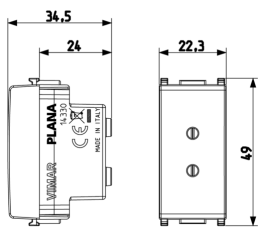

Drawings

Space view