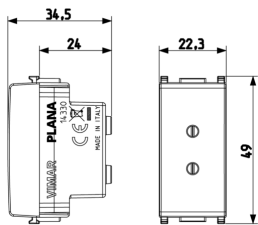

Drawings

Space view