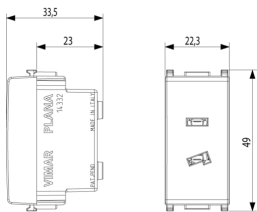

Drawings

Space view