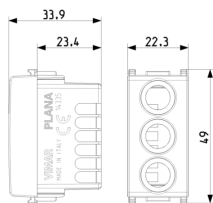

Product Status

3 - Active

Minimum order quantity

1 NR

Sheets, Manuals, Documentation

- [Multilanguage instructions sheet \(339 kb\)](#)

Drawings

Space view

Backside view

3D View

Technical data

- **Class group:** Domestic switching devices
- **Class:** Insert/cover for communication technology
- **Assembly arrangement:** Modular device for domestic switching devices
- **Utilization:** RCA
- **Support ring:** No
- **With dust cover:** No
- **With hinged lid:** No
- **With imprint:** No
- **Mounting method:** Flush-mounted
- **Material:** Plastic
- **Material quality:** Thermoplastic
- **Halogen free:** Yes
- **Surface protection:** Lacquered
- **Surface finishing:** Glossy
- **Colour:** Silver
- **RAL-number (similar):** 9006
- **Transparent:** No
- **Number of modules (module system):** 1
- **With strain relief:** No
- **Luster terminal:** No
- **Suitable for degree of protection (IP):** IP20
- **Device width:** 22,30 mm
- **Device height:** 49,00 mm
- **Device depth:** 35,50 mm

Certifications

- 00. CE Marking - EU
- 10. EAC Eurasian Customs Union
- 43. UKCA mark - Great Britain
- 99. WEEE Directive ([download](#))

Packaging

8 007352420786

Code 8007352420786
Quantity 1 NR
Dim. 5.1x2.8x5.3 [cm]
Weight 36.9 [g]

8 007352420793

Code 8007352420793
Quantity 10 NR
Dim. 14.4x11.6x6 [cm]
Weight 414.2 [g]

Legal

Vimar reserves the right to change at any time and without notice the characteristics of the products reported. Installation should be carried out by qualified staff in compliance with the current regulations regarding the installation of electrical equipment in the country where the products are installed. For the terms of use of the information on the product info sheet see [Conditions of Use](#).