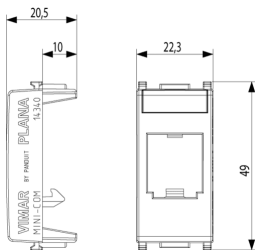

Minimum order quantity

20 NR

Drawings

Space view

Backside view

3D View

Gallery

Technical data

- **Class group:** Domestic switching devices
- **Class:** Transition adapter for domestic switching devices
- **Colour:** White
- **RAL-number (similar):** 9003
- **With hinged lid:** No
- **With label space:** Yes
- **Device width:** 22,30 mm
- **Device height:** 49,00 mm
- **Device depth:** 20,50 mm

Packaging

8 007352 118331

Code 8007352118331
Quantity 1 NR
Dim. 2.23x4.9x2.05 [cm]
Weight 5 [g]

8 007352 118669

Code 8007352118669
Quantity 2 NR
Dim. 4.1x2.8x5.3 [cm]
Weight 13.4 [g]

8 007352 118348

Code 8007352118348
Quantity 20 NR
Dim. 14.4x9x6 [cm]
Weight 169.2 [g]

8 007352 626126

Code 8007352626126
Quantity 320 NR
Dim. 37.5x30x13.5 [cm]
Weight 3,067.2 [g]

Legal

Vimar reserves the right to change at any time and without notice the characteristics of the products reported. Installation should be carried out by qualified staff in compliance with the current regulations regarding the installation of electrical equipment in the country where the products are installed. For the terms of use of the information on the product info sheet see [Conditions of Use](#).