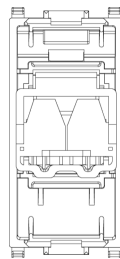

3 - Active

Minimum order quantity

1 NR

Sheets, Manuals, Documentation

- [Multilanguage instructions sheet \(366 kb\)](#)

Drawings

Space view

Backside view

3D View

Technical data

- **Class group:** Domestic switching devices
- **Class:** Insert/cover for communication technology
- **Assembly arrangement:** Modular device for domestic switching devices
- **Utilization:** USB
- **Support ring:** No
- **With dust cover:** No
- **With hinged lid:** No
- **With imprint:** No
- **Mounting method:** Flush-mounted
- **Material:** Plastic
- **Material quality:** Thermoplastic
- **Halogen free:** Yes
- **Surface protection:** Lacquered
- **Surface finishing:** Glossy
- **Colour:** Silver
- **RAL-number (similar):** 9006
- **Transparent:** No
- **Number of modules (module system):** 1
- **With strain relief:** Yes
- **Luster terminal:** No
- **Suitable for degree of protection (IP):** IP20
- **Device width:** 22,30 mm
- **Device height:** 49,00 mm
- **Device depth:** 41,40 mm

Certifications

- 00. CE Marking - EU
- 10. EAC Eurasian Customs Union
- 43. UKCA mark - Great Britain
- 99. WEEE Directive ([download](#))

Packaging

Code 8007352420748
Quantity 1 NR
Dim. 5.1x4.3x5.3 [cm]
Weight 25.75 [g]

Code 8007352420755
Quantity 10 NR
Dim. 26.9x11.6x4.9 [cm]
Weight 301.58 [g]

Code 8007352644908
Quantity 200 NR
Dim. 47.5x27x29 [cm]
Weight 6,540 [g]

Legal

Vimar reserves the right to change at any time and without notice the characteristics of the products reported. Installation should be carried out by qualified staff in compliance with the current regulations regarding the installation of electrical equipment in the country where the products are installed. For the terms of use of the information on the product info sheet see [Conditions of Use](#).