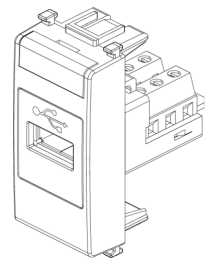

3D View

Technical data

- **Class group:** Domestic switching devices
- **Class:** Insert/cover for communication technology
- **Assembly arrangement:** Modular device for domestic switching devices
- **Utilization:** USB
- **Support ring:** No
- **With dust cover:** No
- **With hinged lid:** No
- **With imprint:** No
- **Mounting method:** Flush-mounted
- **Material:** Plastic
- **Material quality:** Thermoplastic
- **Halogen free:** Yes
- **Surface protection:** Lacquered
- **Surface finishing:** Glossy
- **Colour:** Silver
- **RAL-number (similar):** 9006
- **Transparent:** No
- **Number of modules (module system):** 1
- **With strain relief:** Yes
- **Luster terminal:** No
- **Suitable for degree of protection (IP):** IP20
- **Device width:** 22,30 mm
- **Device height:** 49,00 mm
- **Device depth:** 41,40 mm

Code 8007352420755
Quantity 10 NR
Dim. 26.9x11.6x4.9 [cm]
Weight 301.58 [g]

Code 8007352644908
Quantity 200 NR
Dim. 47.5x27x29 [cm]
Weight 6,540 [g]

Legal

Vimar reserves the right to change at any time and without notice the characteristics of the products reported. Installation should be carried out by qualified staff in compliance with the current regulations regarding the installation of electrical equipment in the country where the products are installed. For the terms of use of the information on the product info sheet see [Conditions of Use](#).