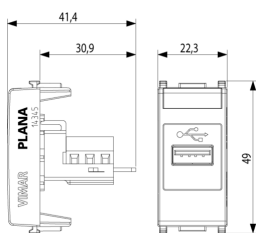

3 - Active

Minimum order quantity

1 NR

Sheets, Manuals, Documentation

- [Multilanguage instructions sheet \(366 kb\)](#)

Drawings

Space view

Backside view

3D View

Technical data

- **Class group:** Domestic switching devices
- **Class:** Insert/cover for communication technology
- **Assembly arrangement:** Modular device for domestic switching devices
- **Utilization:** USB
- **Support ring:** No
- **With dust cover:** No
- **With hinged lid:** No
- **With imprint:** No
- **Mounting method:** Flush-mounted
- **Material:** Plastic
- **Material quality:** Thermoplastic
- **Halogen free:** Yes
- **Surface protection:** Lacquered
- **Surface finishing:** Glossy
- **Colour:** Silver
- **RAL-number (similar):** 9006
- **Transparent:** No
- **Number of modules (module system):** 1
- **With strain relief:** Yes
- **Luster terminal:** No
- **Suitable for degree of protection (IP):** IP20
- **Device width:** 22,30 mm
- **Device height:** 49,00 mm
- **Device depth:** 41,40 mm

Certifications

- 00. CE Marking - EU
- 10. EAC Eurasian Customs Union
- 43. UKCA mark - Great Britain
- 99. WEEE Directive ([download](#))

Packaging

Code 8007352420748
Quantity 1 NR
Dim. 5.1x4.3x5.3 [cm]
Weight 25.75 [g]

Code 8007352420755
Quantity 10 NR
Dim. 26.9x11.6x4.9 [cm]
Weight 301.58 [g]

Code 8007352644908
Quantity 200 NR
Dim. 47.5x27x29 [cm]
Weight 6,540 [g]

Legal

Vimar reserves the right to change at any time and without notice the characteristics of the products reported. Installation should be carried out by qualified staff in compliance with the current regulations regarding the installation of electrical equipment in the country where the products are installed. For the terms of use of the information on the product info sheet see [Conditions of Use](#).