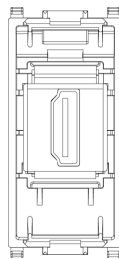

### Drawings

Space view

Backside view

3D View

## Packaging

**Code** 8007352420717  
**Quantity** 1 NR  
**Dim.** 14.2x6.7x5.9 [cm]  
**Weight** 76.14 [g]