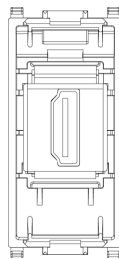

PLANA: HDMI socket connector white

14346

Wiring devices / Traditional wiring devices / PLANA / Devices

HDMI socket connector white

Socket outlet with HDMI connector, Keystone fixing, white

Product Status

3 - Active

Minimum order quantity

1 NR

Sheets, Manuals, Documentation

- [Multilanguage instructions sheet \(1177 kb\)](#)

Drawings

Space view

Backside view

3D View

Technical data

- **Class group:** Domestic switching devices
- **Class:** Insert/cover for communication technology
- **Assembly arrangement:** Modular device for domestic switching devices
- **Utilization:** HDMI
- **Support ring:** No
- **With dust cover:** No
- **With hinged lid:** No
- **With imprint:** No
- **Mounting method:** Flush-mounted
- **Material:** Plastic
- **Material quality:** Thermoplastic
- **Halogen free:** Yes
- **Surface protection:** Untreated
- **Surface finishing:** Glossy
- **Colour:** White
- **RAL-number (similar):** 9003
- **Transparent:** No
- **Number of modules (module system):** 1
- **With strain relief:** No
- **Luster terminal:** No
- **Suitable for degree of protection (IP):** IP20
- **Device width:** 22,30 mm
- **Device height:** 49,00 mm
- **Device depth:** 46,90 mm

Certifications

- 00. CE Marking - EU
- 10. EAC Eurasian Customs Union
- 43. UKCA mark - Great Britain
- 99. WEEE Directive ([download](#))

Packaging

Code 8007352420700
Quantity 1 NR
Dim. 14.2x6.7x5.9 [cm]
Weight 76.19 [g]