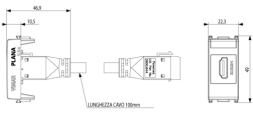

Drawings

Space view