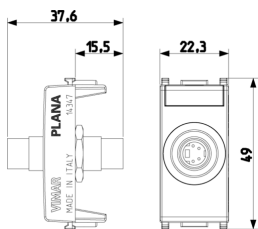

PLANA: S-Video socket connector Silver

14347.SL

Wiring devices / Traditional wiring devices / PLANA / Devices

S-Video socket connector Silver

Socket outlet with S-Video connector, 4-pin, Silver

Product Status

2 - Will be discontinued

Minimum order quantity

10 NR

Drawings

Space view

Backside view

3D View

Technical data

- **Class group:** Domestic switching devices
- **Class:** Insert/cover for communication technology
- **Assembly arrangement:** Modular device for domestic switching devices
- **Utilization:** S-Video
- **Support ring:** No
- **With dust cover:** No
- **With hinged lid:** No
- **With imprint:** No
- **Mounting method:** Flush-mounted
- **Material:** Plastic
- **Material quality:** Thermoplastic
- **Halogen free:** Yes
- **Surface protection:** Lacquered
- **Surface finishing:** Glossy
- **Colour:** Silver
- **RAL-number (similar):** 9006
- **Transparent:** No
- **Number of modules (module system):** 1
- **With strain relief:** No
- **Luster terminal:** No
- **Suitable for degree of protection (IP):** IP20
- **Device width:** 22,30 mm
- **Device height:** 49,00 mm
- **Device depth:** 37,60 mm

Certifications

- 00. CE Marking - EU
- 99. WEEE Directive ([download](#))

Packaging

Code 8007352461895
Quantity 1 NR
Dim. 4.1x2.8x5.3 [cm]
Weight 22.1 [g]

Code 8007352461901
Quantity 10 NR
Dim. 14.4x9x6 [cm]
Weight 256.9 [g]