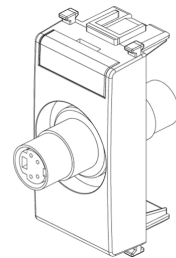

2 - Will be discontinued

Minimum order quantity

10 NR

Drawings

Space view

Backside view

3D View

Technical data

- **Class group:** Domestic switching devices
- **Class:** Insert/cover for communication technology
- **Assembly arrangement:** Modular device for domestic switching devices
- **Utilization:** S-Video
- **Support ring:** No
- **With dust cover:** No
- **With hinged lid:** No
- **With imprint:** No
- **Mounting method:** Flush-mounted
- **Material:** Plastic
- **Material quality:** Thermoplastic
- **Halogen free:** Yes
- **Surface protection:** Lacquered
- **Surface finishing:** Glossy
- **Colour:** Silver
- **RAL-number (similar):** 9006
- **Transparent:** No
- **Number of modules (module system):** 1
- **With strain relief:** No
- **Luster terminal:** No
- **Suitable for degree of protection (IP):** IP20
- **Device width:** 22,30 mm
- **Device height:** 49,00 mm
- **Device depth:** 37,60 mm