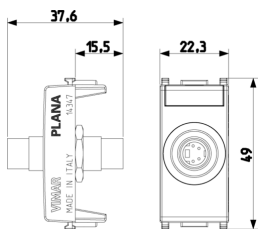

PLANA: S-Video socket connector white

14347

Wiring devices / Traditional wiring devices / PLANA / Devices

S-Video socket connector white

Socket outlet with S-Video connector, 4-pin, white

Product Status

2 - Will be discontinued

Minimum order quantity

10 NR

Drawings

Space view

Backside view

3D View

Technical data

- **Class group:** Domestic switching devices
- **Class:** Insert/cover for communication technology
- **Assembly arrangement:** Modular device for domestic switching devices
- **Utilization:** S-Video
- **Support ring:** No
- **With dust cover:** No
- **With hinged lid:** No
- **With imprint:** No
- **Mounting method:** Flush-mounted
- **Material:** Plastic
- **Material quality:** Thermoplastic
- **Halogen free:** Yes
- **Surface protection:** Untreated
- **Surface finishing:** Glossy
- **Colour:** White
- **RAL-number (similar):** 9003
- **Transparent:** No
- **Number of modules (module system):** 1
- **With strain relief:** No
- **Luster terminal:** No
- **Suitable for degree of protection (IP):** IP20
- **Device width:** 22,30 mm
- **Device height:** 49,00 mm
- **Device depth:** 37,60 mm

Certifications

- 00. CE Marking - EU
- 43. UKCA mark - Great Britain
- 99. WEEE Directive ([download](#))

Packaging

Code 8007352461871
Quantity 1 NR
Dim. 4.1x2.8x5.3 [cm]
Weight 22 [g]

Code 8007352461888
Quantity 10 NR
Dim. 14.4x9x6 [cm]
Weight 256.4 [g]