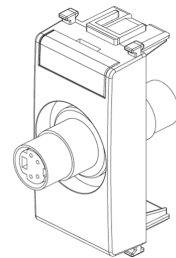

PLANA: S-Video socket connector white

14347

Wiring devices / Traditional wiring devices / PLANA / Devices

S-Video socket connector white

Socket outlet with S-Video connector, 4-pin, white

Product Status

2 - Will be discontinued

Minimum order quantity

10 NR

Drawings

Space view

Backside view

3D View

Technical data

- **Class group:** Domestic switching devices
- **Class:** Insert/cover for communication technology
- **Assembly arrangement:** Modular device for domestic switching devices
- **Utilization:** S-Video
- **Support ring:** No
- **With dust cover:** No
- **With hinged lid:** No
- **With imprint:** No
- **Mounting method:** Flush-mounted
- **Material:** Plastic
- **Material quality:** Thermoplastic
- **Halogen free:** Yes
- **Surface protection:** Untreated
- **Surface finishing:** Glossy
- **Colour:** White
- **RAL-number (similar):** 9003
- **Transparent:** No
- **Number of modules (module system):** 1
- **With strain relief:** No
- **Luster terminal:** No
- **Suitable for degree of protection (IP):** IP20
- **Device width:** 22,30 mm
- **Device height:** 49,00 mm
- **Device depth:** 37,60 mm

Certifications

- 00. CE Marking - EU
- 43. UKCA mark - Great Britain
- 99. WEEE Directive ([download](#))

Packaging

Code 8007352461871
Quantity 1 NR
Dim. 4.1x2.8x5.3 [cm]
Weight 22 [g]

Code 8007352461888
Quantity 10 NR
Dim. 14.4x9x6 [cm]
Weight 256.4 [g]