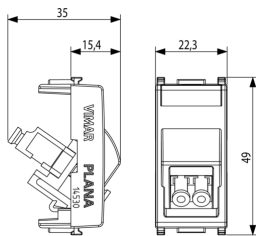

Product Status

3 - Active

Minimum order quantity

10 NR

Drawings

Space view

Backside view

3D View

Technical data

- **Class group:** Data and telecommunication
- **Class:** Fibre optic coupler
- **Suitable for type of fibre:** Single mode
- **Type of connector connection 1:** LC-Duplex
- **Type of connector connection 2:** LC-Duplex
- **Type of fastening:** Engage (snap)
- **Colour:** Other

Certifications

- 10. EAC Eurasian Customs Union

Packaging

Code 8007352560864
Quantity 1 NR
Dim. 4.1x2.8x5.3 [cm]
Weight 13.4 [g]

Code 8007352560871
Quantity 10 NR
Dim. 14.4x9x6 [cm]
Weight 169.3 [g]

Legal

Vimar reserves the right to change at any time and without notice the characteristics of the products reported. Installation should be carried out by qualified staff in compliance with the current regulations regarding the installation of electrical equipment in the country where the products are installed. For the terms of use of the information on the product info sheet see [Conditions of Use](#).