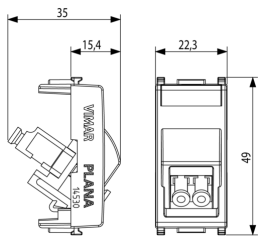

Product Status

3 - Active

Minimum order quantity

10 NR

Drawings

Space view

Backside view

3D View

Technical data

- **Class group:** Data and telecommunication
- **Class:** Fibre optic coupler
- **Suitable for type of fibre:** Single mode
- **Type of connector connection 1:** LC-Duplex
- **Type of connector connection 2:** LC-Duplex
- **Type of fastening:** Engage (snap)
- **Colour:** Other

Certifications

- 10. EAC Eurasian Customs Union

Packaging

Code 8007352560840
Quantity 1 NR
Dim. 4.1x2.8x5.3 [cm]
Weight 13.3 [g]

Code 8007352560857
Quantity 10 NR
Dim. 14.4x9x6 [cm]
Weight 168.9 [g]

Legal

Vimar reserves the right to change at any time and without notice the characteristics of the products reported. Installation should be carried out by qualified staff in compliance with the current regulations regarding the installation of electrical equipment in the country where the products are installed. For the terms of use of the information on the product info sheet see [Conditions of Use](#).