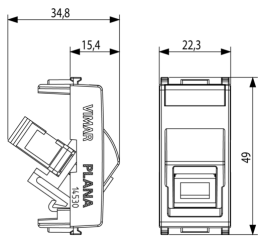

Product Status

3 - Active

Minimum order quantity

10 NR

Drawings

Space view

Backside view

3D View

Certifications

- 10. EAC Eurasian Customs Union

Packaging

Code 8007352560901
Quantity 1 NR
Dim. 4.1x2.8x5.3 [cm]
Weight 13.6 [g]

Code 8007352560918
Quantity 10 NR
Dim. 14.4x9x6 [cm]
Weight 170.2 [g]

Legal

Vimar reserves the right to change at any time and without notice the characteristics of the products reported. Installation should be carried out by qualified staff in compliance with the current regulations regarding the installation of electrical equipment in the country where the products are installed. For the terms of use of the information on the product info sheet see [Conditions of Use](#).