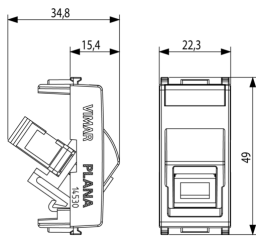

### Drawings

Space view

Backside view

3D View

# Packaging

**Code** 8007352560888  
**Quantity** 1 NR  
**Dim.** 4.1x2.8x5.3 [cm]  
**Weight** 13.4 [g]

**Code** 8007352560895  
**Quantity** 10 NR  
**Dim.** 14.4x9x6 [cm]  
**Weight** 170.2 [g]