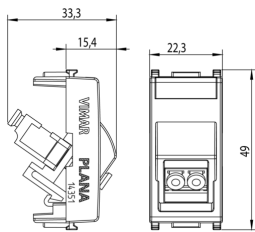

Product Status

3 - Active

Minimum order quantity

10 NR

Drawings

Space view

Backside view

3D View

Certifications

- 10. EAC Eurasian Customs Union

Packaging

Code 8007352560949
Quantity 1 NR
Dim. 4.1x2.8x5.3 [cm]
Weight 13.4 [g]

Code 8007352560956
Quantity 10 NR
Dim. 14.4x9x6 [cm]
Weight 169.3 [g]

Legal

Vimar reserves the right to change at any time and without notice the characteristics of the products reported. Installation should be carried out by qualified staff in compliance with the current regulations regarding the installation of electrical equipment in the country where the products are installed. For the terms of use of the information on the product info sheet see [Conditions of Use](#).