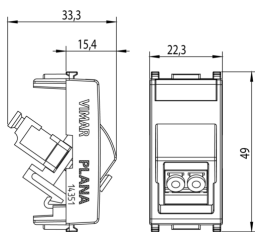

Product Status

3 - Active

Minimum order quantity

10 NR

Drawings

Space view

Backside view

3D View

Technical data

- **Class group:** Data and telecommunication
- **Class:** Fibre optic coupler
- **Suitable for type of fibre:** Multi mode
- **Type of connector connection 1:** LC-Duplex
- **Type of connector connection 2:** LC-Duplex
- **Type of fastening:** Engage (snap)
- **Colour:** Other

Certifications

- 10. EAC Eurasian Customs Union

Packaging

Code 8007352560925
Quantity 1 NR
Dim. 4.1x2.8x5.3 [cm]
Weight 13.4 [g]

Code 8007352560932
Quantity 10 NR
Dim. 14.4x9x6 [cm]
Weight 169.4 [g]

Legal

Vimar reserves the right to change at any time and without notice the characteristics of the products reported. Installation should be carried out by qualified staff in compliance with the current regulations regarding the installation of electrical equipment in the country where the products are installed. For the terms of use of the information on the product info sheet see [Conditions of Use](#).