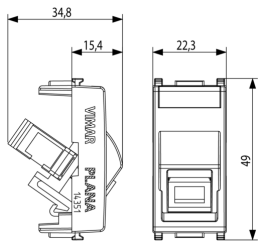

### Drawings

Space view

Backside view

3D View

# Packaging

**Code** 8007352560987  
**Quantity** 1 NR  
**Dim.** 4.1x2.8x5.3 [cm]  
**Weight** 13.5 [g]

**Code** 8007352560994  
**Quantity** 10 NR  
**Dim.** 14.4x9x6 [cm]  
**Weight** 170.5 [g]