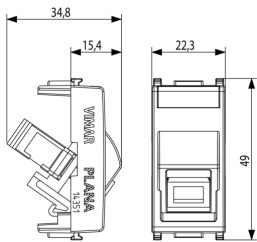

Product Status

3 - Active

Minimum order quantity

10 NR

Drawings

Space view

Backside view

3D View

Certifications

- 10. EAC Eurasian Customs Union

Packaging

Code 8007352560963
Quantity 1 NR
Dim. 4.1x2.8x5.3 [cm]
Weight 13.5 [g]

Code 8007352560970
Quantity 10 NR
Dim. 14.4x9x6 [cm]
Weight 170.3 [g]

Legal

Vimar reserves the right to change at any time and without notice the characteristics of the products reported. Installation should be carried out by qualified staff in compliance with the current regulations regarding the installation of electrical equipment in the country where the products are installed. For the terms of use of the information on the product info sheet see [Conditions of Use](#).