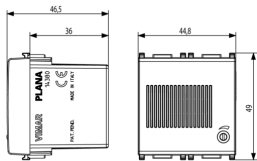

Drawings

Space view