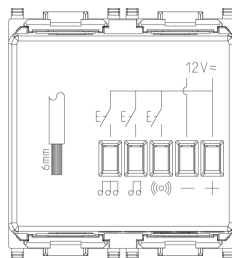

Backside view

3D View

Technical data

- **Class group:** Optical and acoustic signalling equipment
- **Class:** Bell
- **Housing colour:** Grey
- **Housing material:** Plastic
- **Loudness:** 70 dB
- **Nominal voltage:** 12,00 - 12,01 V
- **Degree of protection (IP):** IP40
- **Type of current:** AC/DC
- **Built-in battery:** No
- **Mounting method:** Flush-mounted
- **Width in number of modular spacings:** 2
- **Wireless:** No

Certifications

- 00. CE Marking - EU
- 37. Marking - Morocco
- 43. UKCA mark - Great Britain
- 96. Electrotechnical expert ([download](#))
- 99. WEEE Directive ([download](#))

Packaging

Code 8007352319677
Quantity 1 NR
Dim. 6x5.4x5.3 [cm]
Weight 82.9 [g]

Code 8007352319684
Quantity 5 NR
Dim. 17.2x13.1x6 [cm]
Weight 476.93 [g]

Legal

Vimar reserves the right to change at any time and without notice the characteristics of the products reported. Installation should be carried out by qualified staff in compliance with the current regulations regarding the installation of electrical equipment in the country where the products are installed. For the terms of use of the information on the product info sheet see [Conditions of Use](#).