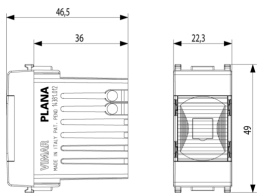

## Drawings

Space view

Backside view

3D View

# Packaging

**Code** 8007352311497  
**Quantity** 1 NR  
**Dim.** 5.1x2.8x5.3 [cm]  
**Weight** 25.2 [g]

**Code** 8007352311503  
**Quantity** 5 NR  
**Dim.** 14.2x6.7x5.9 [cm]  
**Weight** 158.2 [g]