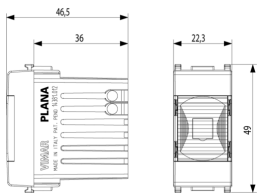

Drawings

Space view