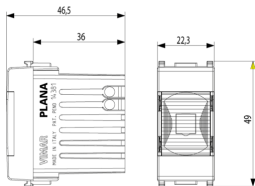

3 - Active

Minimum order quantity

5 NR

Drawings

Space view

Backside view

3D View

Technical data

- **Class group:** Domestic switching devices
- **Class:** Information light signal for domestic switching devices
- **Number of modules (module system):** 1
- **With light source:** Yes
- **Lamp type:** LED not exchangeable
- **With flashlight:** No
- **With fixed symbol/imprint:** No
- **With exchangeable symbol:** No
- **Mounting method:** Flush-mounted
- **Type of fastening:** Engage (snap)
- **Material:** Plastic
- **Material quality:** Thermoplastic
- **Surface protection:** Lacquered
- **Surface finishing:** Glossy
- **Colour:** Silver
- **RAL-number (similar):** 9006
- **Transparent:** No
- **Colour light source:** White
- **Suitable for degree of protection (IP):** IP40
- **Nominal voltage:** 230 V

Certifications

- 00. CE Marking - EU
- 10. EAC Eurasian Customs Union
- 43. UKCA mark - Great Britain
- 96. Electrotechnical expert ([download](#))
- 99. WEEE Directive ([download](#))

Packaging

Code 8007352311473
Quantity 1 NR
Dim. 5.1x2.8x5.3 [cm]
Weight 30.8 [g]

Code 8007352311480
Quantity 5 NR
Dim. 14.2x6.7x5.9 [cm]
Weight 184.27 [g]

Legal

Vimar reserves the right to change at any time and without notice the characteristics of the products reported. Installation should be carried out by qualified staff in compliance with the current regulations regarding the installation of electrical equipment in the country where the products are installed. For the terms of use of the information on the product info sheet see [Conditions of Use](#).