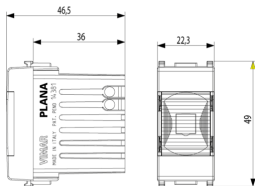

Minimum order quantity

5 NR

Drawings

Space view

Backside view

3D View

Technical data

- **Class group:** Domestic switching devices
- **Class:** Information light signal for domestic switching devices
- **Number of modules (module system):** 1
- **With light source:** Yes
- **Lamp type:** LED not exchangeable
- **With flashlight:** No
- **With fixed symbol/imprint:** No
- **With exchangeable symbol:** No
- **Mounting method:** Flush-mounted
- **Type of fastening:** Engage (snap)
- **Material:** Plastic
- **Material quality:** Thermoplastic
- **Surface protection:** Untreated
- **Surface finishing:** Glossy
- **Colour:** White
- **RAL-number (similar):** 9003
- **Transparent:** No
- **Colour light source:** White
- **Suitable for degree of protection (IP):** IP40
- **Nominal voltage:** 230 V

Code 8007352302945
Quantity 1 NR
Dim. 5.1x2.8x5.3 [cm]
Weight 31.3 [g]

8 007352302952

Code 8007352302952
Quantity 5 NR
Dim. 14.2x6.7x5.9 [cm]
Weight 196 [g]

Legal

Vimar reserves the right to change at any time and without notice the characteristics of the products reported. Installation should be carried out by qualified staff in compliance with the current regulations regarding the installation of electrical equipment in the country where the products are installed. For the terms of use of the information on the product info sheet see [Conditions of Use](#).