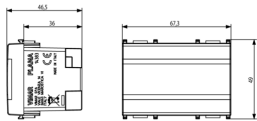

Drawings

Space view