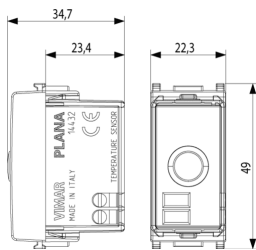

### Drawings

Space view

Backside view

3D View

# Packaging

8 007352420861

8 007352420878

**Code** 8007352420861  
**Quantity** 1 NR  
**Dim.** 4.1x2.8x5.3 [cm]  
**Weight** 21.1 [g]

**Code** 8007352420878  
**Quantity** 10 NR  
**Dim.** 14.4x9x6 [cm]  
**Weight** 245.23 [g]