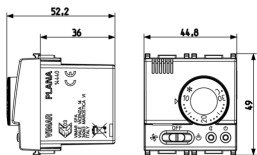

Drawings

Space view