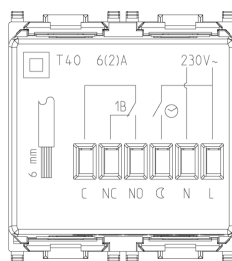

Backside view

3D View

Technical data

- **Class group:** Stats, switches and controllers
- **Class:** Room thermostat
- **Differential value:** 0,00 - 1,00 k
- **Temperature readable:** No
- **Mounting method:** Flush-mounted
- **Max. contact voltage:** 230 V
- **Degree of protection (IP):** IP40
- **Colour:** Silver
- **Height:** 49,00 mm
- **Width:** 44,30 mm
- **Depth:** 52,20 mm

Certifications

- 00. CE Marking - EU
- 37. Marking - Morocco
- 43. UKCA mark - Great Britain
- 96. Electrotechnical expert ([download](#))
- 99. WEEE Directive ([download](#))

Packaging

Code 8007352311824
Quantity 1 NR
Dim. 11.2x9.6x9.8 [cm]
Weight 142.21 [g]

Code 8007352311831
Quantity 5 NR
Dim. 30.5x21.2x11.4 [cm]
Weight 874.4 [g]

Legal

Vimar reserves the right to change at any time and without notice the characteristics of the products reported. Installation should be carried out by qualified staff in compliance with the current regulations regarding the installation of electrical equipment in the country where the products are installed. For the terms of use of the information on the product info sheet see [Conditions of Use](#).