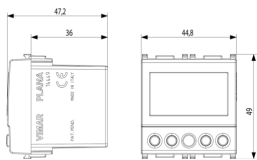

Product Status

2 - Will be discontinued

Minimum order quantity

1 NR

Sheets, Manuals, Documentation

- [FI - Foglio istruzioni ZIS_90720449A0 \(909 kb\)](#)

Drawings

Space view

Backside view

3D View

Technical data

- **Class group:** Domestic switching devices
- **Class:** Electronic insert for domestic switching devices
- **Model:** (Alarm) clock
- **Assembly arrangement:** Modular device for domestic switching devices
- **Number of modules (module system):** 2
- **Radio-controlled:** No
- **Mounting method:** Flush-mounted
- **Type of fastening:** Engage (snap)
- **Material:** Plastic
- **Material quality:** Thermoplastic
- **Surface protection:** Untreated
- **Surface finishing:** Glossy
- **Colour:** White
- **RAL-number (similar):** 9003
- **Transparent:** No

Certifications

- 37. Marking - Morocco
- 96. Electrotechnical expert ([download](#))
- 99. WEEE Directive ([download](#))

Packaging

Code 8007352130067
Quantity 1 NR
Dim. 11.2x9.6x9.8 [cm]
Weight 135.6 [g]